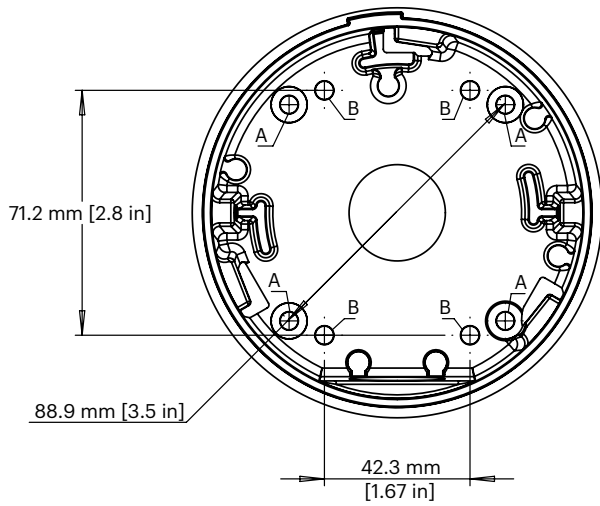

BULLET CONDUIT BACK BOX

ACC-CON-BCK-B | Conduit back box, black
ACC-CON-BCK-W | Conduit back box, white

AVA BULLET CONDUIT BACK BOX

Use the conduit back box with the Bullet camera when a connection to a conduit is required.

SPECIFICATIONS

Material:	Aluminium
Color:	Black or white
Weight:	350 g
Dimensions:	120x120x47 mm
Box dimensions:	185x172x78 mm
Box weight:	650 g
Box includes:	Conduit back box back box cover, washer, screws, L-key
Compatible with:	Ava Bullet camera

Technical drawings

	Designation	Dimension (mm)	Dimension [in]	Usage
A	Octagon	62.86 x 62.86 88.9 diagonal	2.47 x 2.47 3.5 diagonal	Ava mounts, small screws
B	Wall Mount	42.3 x 71.2	1.67 x 2.8	Large screws & anchors