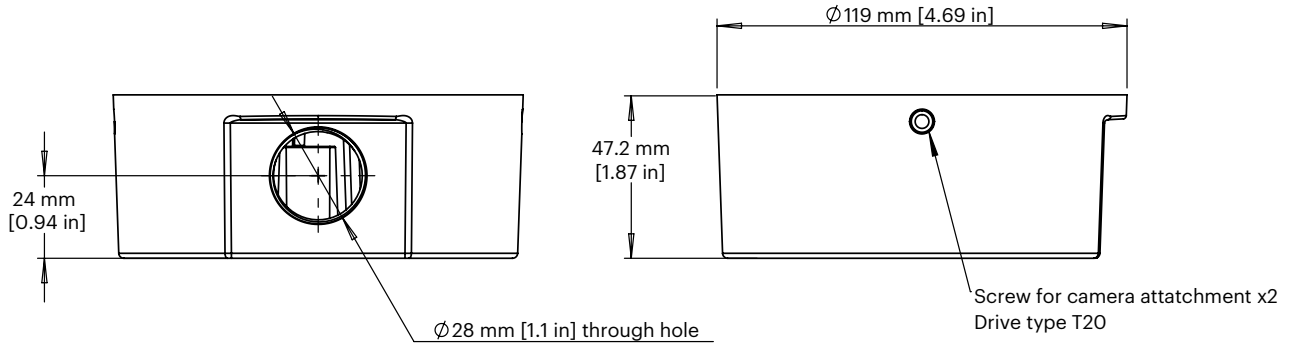

BULLET CONDUIT BACK BOX

ACC-CON-BCK-B | Conduit back box, black
ACC-CON-BCK-W | Conduit back box, white

AVA BULLET CONDUIT BACK BOX

Use the conduit back box with the Bullet camera when a connection to a conduit is required.

SPECIFICATIONS

Material:	Aluminium
Color:	Black or white
Weight:	350 g
Dimensions:	120x120x47 mm
Box dimensions:	185x172x78 mm
Box weight:	650 g
Box includes:	Conduit back box back box cover, washer, screws, L-key
Compatible with:	Ava Bullet camera

Technical drawings

	Designation	Dimension (mm)	Dimension [in]	Usage
A	Octagon	62.86 x 62.86 88.9 diagonal	2.47 x 2.47 3.5 diagonal	Ava mounts, small screws
B	Wall Mount	42.3 x 71.2	1.67 x 2.8	Large screws & anchors