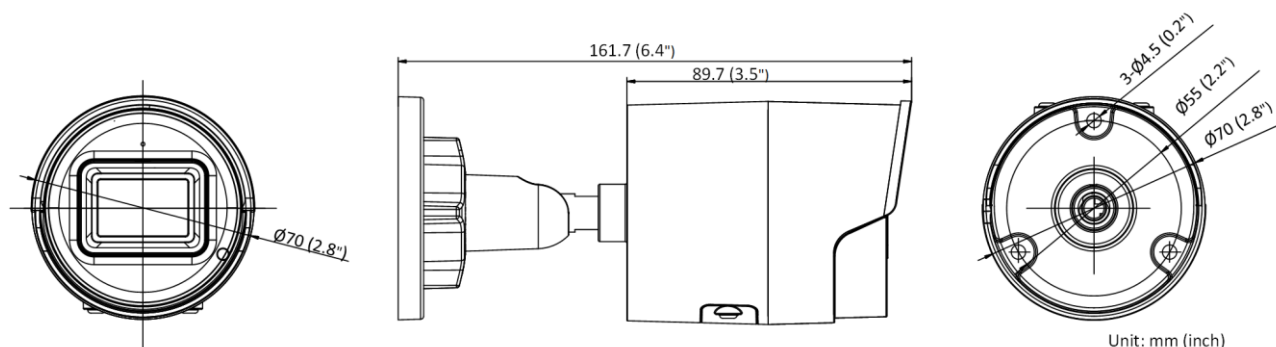

Power Consumption and Current	12 VDC, 0.5 A, max. 6.0 W PoE: (802.3af, 36 V to 57 V), 0.2 A to 0.13 A, max. 7.0 W
Power Interface	Ø5.5 mm coaxial power plug
Material	ADC12
Camera Dimension	Ø70 × 161.7 mm (2.8" × 6.4")
Package Dimension	216 × 121 × 118 mm (8.5" × 4.8" × 4.6")
Camera Weight	Approx. 480 g (1.1 lb.)
With Package Weight	Approx. 696 g (1.5 lb.)
Linkage Method	Upload to NAS/memory card, notify surveillance center, trigger record, trigger capture
Web Client Language	33 languages English, Russian, Estonian, Bulgarian, Hungarian, Greek, German, Italian, Czech, Slovak, French, Polish, Dutch, Portuguese, Spanish, Romanian, Danish, Swedish, Norwegian, Finnish, Croatian, Slovenian, Serbian, Turkish, Korean, Traditional Chinese, Thai, Vietnamese, Japanese, Latvian, Lithuanian, Portuguese (Brazil), Ukrainian
General Function	Anti-flicker, heartbeat, mirror, privacy masks, flash log, password reset via e-mail, pixel counter
Software Reset	Yes
Approval	
EMC	FCC (47 CFR Part 15, Subpart B); CE-EMC (EN 55032: 2015, EN 61000-3-2: 2014, EN 61000-3-3: 2013, EN 50130-4: 2011 +A1: 2014); RCM (AS/NZS CISPR 32: 2015); IC (ICES-003: Issue 6, 2016); KC (KN 32: 2015, KN 35: 2015)
Safety	UL (UL 60950-1); CB (IEC 60950-1:2005 + Am 1:2009 + Am 2:2013); CE-LVD (EN 60950-1:2005 + Am 1:2009 + Am 2:2013); BIS (IS 13252(Part 1):2010+A1:2013+A2:2015); LOA (IEC/EN 60950-1)
Environment	CE-RoHS (2011/65/EU); WEEE (2012/19/EU); Reach (Regulation (EC) No 1907/2006)
Protection	-U: Ingression protection: IP66 (IEC 60529-2013) -I: Ingression protection: IP67 (IEC 60529-2013)

▪ Available Model

DS-2CD2046G2-I(2.8 mm, 4 mm, 6 mm)

DS-2CD2046G2-IU(2.8 mm, 4 mm, 6 mm)

▪ Dimension

▪ **Accessory**

DS-1280ZJ-XS
Junction Box

Distributed by

**HIKVISION®****Headquarters**