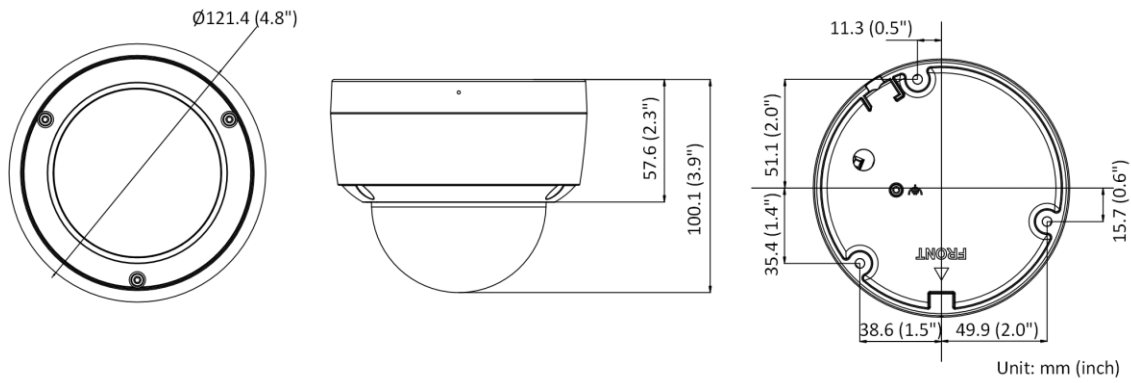

Camera Material	Metal
Camera Dimension	Ø121.4 × 100.1 mm (Ø4.8" × 3.9")
Package Dimension	150 × 150 × 141 mm (5.9" × 5.9" × 5.6")
Camera Weight	Approx. 570 g (1.3 lb.)
With Package Weight	Approx. 820 g (1.8 lb.)
Storage Conditions	-30 °C to 60 °C (-22 °F to 140 °F). Humidity 95% or less (non-condensing)
Startup and Operating Conditions	-30 °C to 60 °C (-22 °F to 140 °F). Humidity 95% or less (non-condensing)
Linkage Method	Upload to FTP/memory card/NAS, notify surveillance center, trigger record, trigger capture, send email
Power Consumption and Current	12 VDC, 0.4 A, max. 5 W PoE (802.3af, 36 V to 57 V), 0.20 A to 0.15 A, max. 6.5 W
Power Interface	Ø5.5 mm coaxial power plug
Web Client Language	33 languages English, Russian, Estonian, Bulgarian, Hungarian, Greek, German, Italian, Czech, Slovak, French, Polish, Dutch, Portuguese, Spanish, Romanian, Danish, Swedish, Norwegian, Finnish, Croatian, Slovenian, Serbian, Turkish, Korean, Traditional Chinese, Thai, Vietnamese, Japanese, Latvian, Lithuanian, Portuguese (Brazil), Ukrainian
General Function	Anti-flicker, heartbeat, password reset via e-mail, pixel counter
Software Reset	Yes
Approval	
Class	Class B
EMC	FCC SDoC (47 CFR Part 15, Subpart B); CE-EMC (EN 55032: 2015, EN 61000-3-2: 2014, EN 61000-3-3: 2013, EN 50130-4: 2011 +A1: 2014); RCM (AS/NZS CISPR 32: 2015); IC VoC (ICES-003: Issue 6, 2016);
Safety	UL (UL 60950-1); CB (IEC 60950-1:2005 + Am 1:2009 + Am 2:2013, IEC 62368-1:2014); CE-LVD (EN 60950-1:2005 + Am 1:2009 + Am 2:2013, IEC 62368-1:2014)
Environment	CE-RoHS (2011/65/EU); WEEE (2012/19/EU); Reach (Regulation (EC) No 1907/2006)
Protection	IP67 (IEC 60529-2013), IK10 (IEC 62262:2002)

▪ Available Model

DS-2CD2127G2 (2.8/4 mm)

DS-2CD2127G2-SU (2.8/4 mm)

▪ **Dimension**

▪ **Accessory**

▪ **Optional**

DS-1275ZJ-SUS Vertical Pole Mount	DS-1280ZJ-DM46 Junction Box	DS-1276ZJ-SUS Corner Mount	DS-1272ZJ-120B Wall Mount	DS-1271ZJ-120 Pendant Mount
				
DS-1253ZJ-M Rain Shade	DS-1272ZJ-120 Wall Mount			
				