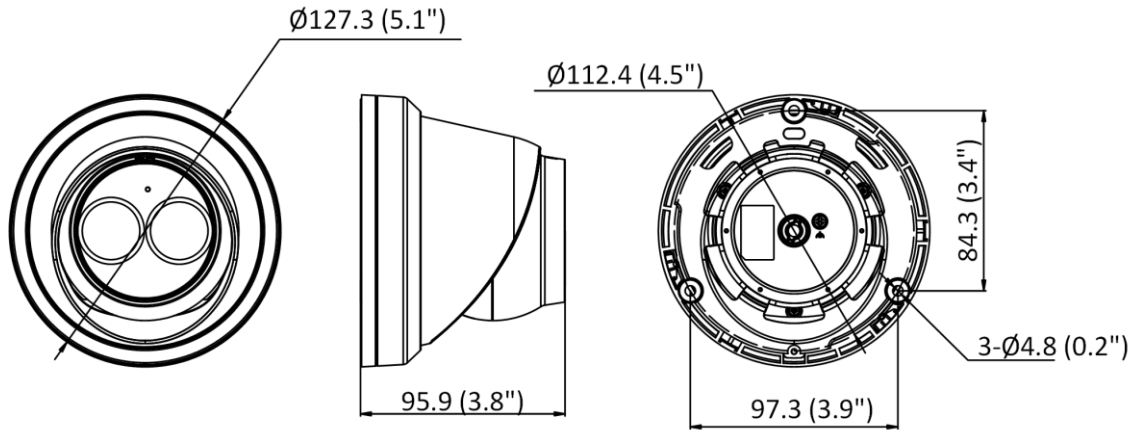

Unit: mm (inch)

▪ **Accessory**

▪ **Optional**

DS-1271ZJ-130-TRL Pendant Mount	DS-1276ZJ-SUS (Black) Corner Mount	DS-1281ZJ-M (Black) Inclined Ceiling Mount	DS-1275ZJ-SUS Vertical Pole Mount	DS-1271ZJ-130-TRL (Black) Pendant Mount
DS-1280ZJ-DM8 (Black) Junction Box	DS-1281ZJ-M Inclined ceiling mount	DS-1273ZJ-130B-TRL Wall mount	DS-1276ZJ-SUS Corner mount	DS-1275ZJ-SUS (Black) Vertical Pole Mount
DS-1273ZJ-130-TRL (Black) Wall Mount	DS-1280ZJ-DM8 Junction box	DS-1273ZJ-130-TRL Wall mount