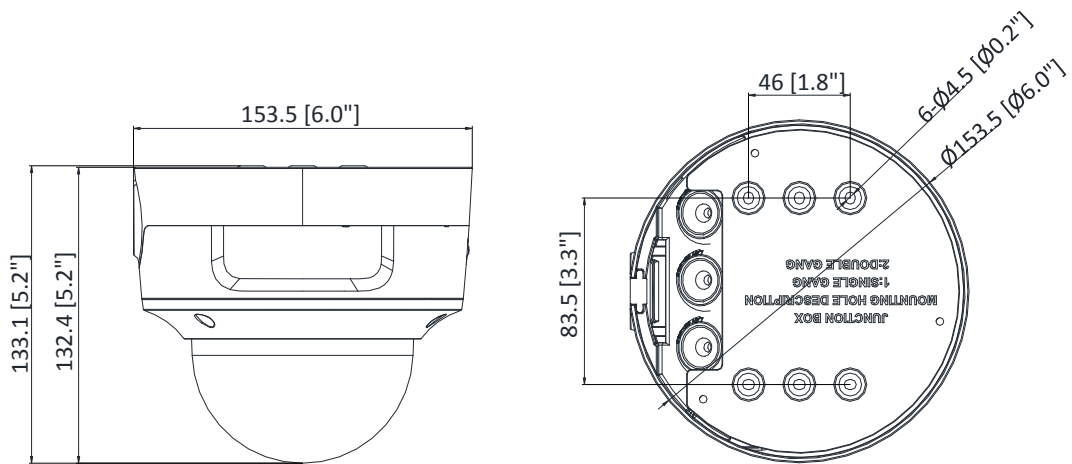

▪ **Dimension**

Unit: mm (inch)

▪ **Accessory**

DS-1476ZJ-SUS
Corner Mount

DS-1475ZJ-SUS
Vertical Pole Mount

DS-1227ZJ-DM37
Inceiling Mount

DS-1473ZJ-155B
Wall Mount