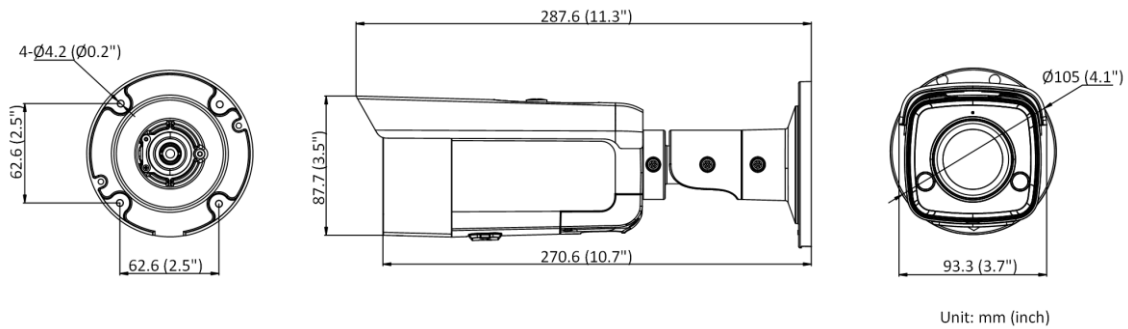

Dimension

Accessory

DS-1280ZJ-S
Junction Box

DS-1275ZJ-S-SUS
Vertical Pole Mount

DS-1276ZJ-SUS
Corner Mount

DS-1260ZJ
Junction Box

Distributed by

HIKVISION®

Headquarters

No.555 Qianmo Road, Binjiang District,
Hangzhou 310051, China
T +86-571-8807-5998
overseasbusiness@hikvision.com

Hikvision USA
T +1-909-895-0400
sales.usa@hikvision.com

Hikvision Australia
T +61-2-8599-4233
salesau@hikvision.com

Hikvision India
T +91-22-28469900
sales@pramahikvision.com

Hikvision Canada
T +1-866-200-6690
sales.canada@hikvision.com

Hikvision Thailand
T +662-275-9949
sales.thailand@hikvision.com

Hikvision Europe
T +31-23-5542770
sales.eu@hikvision.com

Hikvision Italy
T +39-0438-6902
info.it@hikvision.com

Hikvision Brazil
T +55 11 3318-0050
Latam.support@hikvision.com

Hikvision Turkey
T +90 (216)521 7070- 7074
sales.tr@hikvision.com

Hikvision Malaysia
T +601-7652-2413
sales.my@hikvision.com

Hikvision UK & Ireland
T +01628-902140
sales.uk@hikvision.com

Hikvision South Africa
Tel: +27 (10) 0351172
sale.africa@hikvision.com

Hikvision France
T +33(0)1-85-330-450
info.fr@hikvision.com

Hikvision Kazakhstan
T +7-727-9730667
nikia.panfilov@hikvision.ru

Hikvision Vietnam
T +84-974270888
sales.vt@hikvision.com

Hikvision UAE
T +971-4-4432090
salesme@hikvision.com

Hikvision Singapore
T +65-6684-4718
sg@hikvision.com

Hikvision Spain
T +34-91-737-16-55
info.es@hikvision.com

Hikvision Tashkent
T +99-87-1238-9438
uzb@hikvision.ru

Hikvision Hong Kong
T +852-2151-1761
info.hk@hikvision.com

Hikvision Russia
T +7-495-669-67-99
saleru@hikvision.com

Hikvision Korea
T +82-(0)31-731-8817
sales.korea@hikvision.com