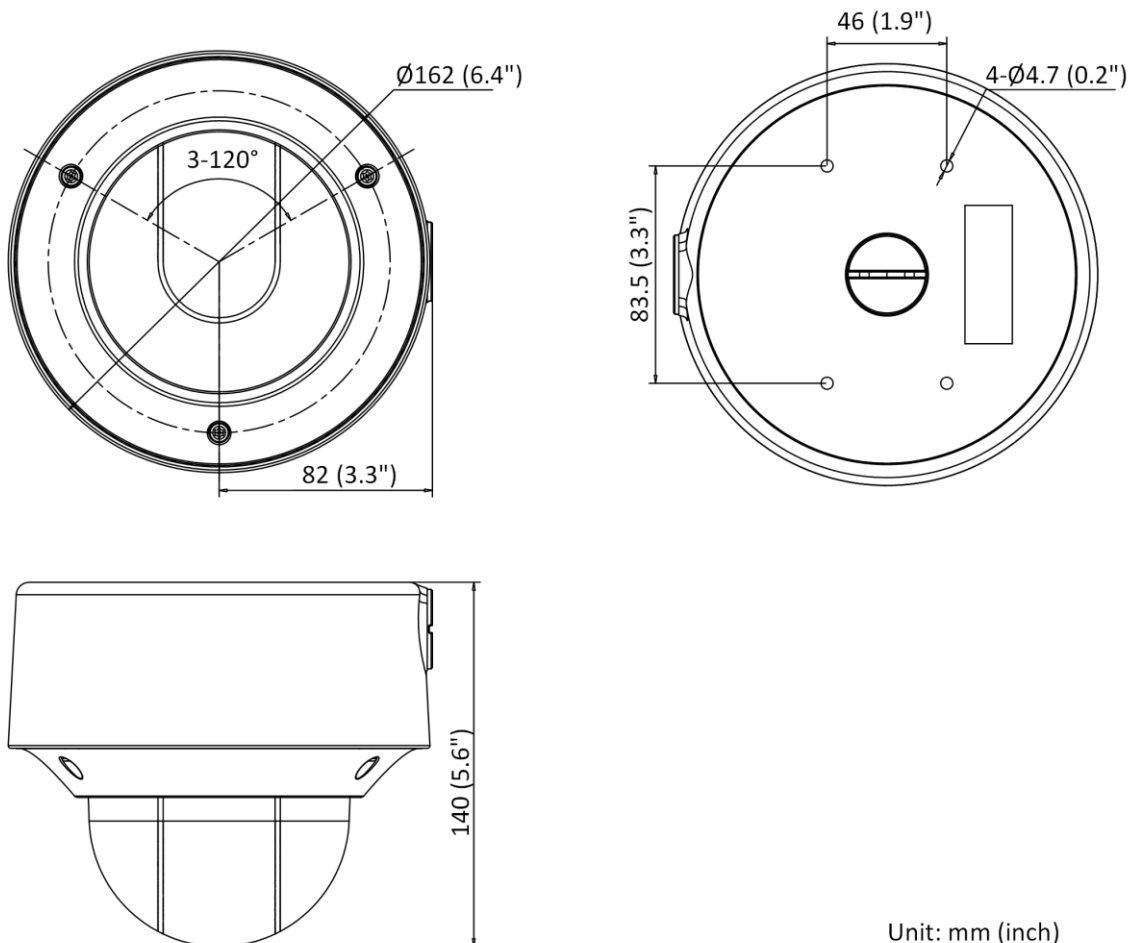

Approval

EMC	FCC SDoC (47 CFR Part 15, Subpart B); CE-EMC (EN 55032: 2015, EN 61000-3-2: 2014, EN 61000-3-3: 2013, EN 50130-4: 2011 +A1: 2014); RCM (AS/NZS CISPR 32: 2015); IC VoC (ICES-003: Issue 6, 2016); KC (KN 32: 2015, KN 35: 2015)
Safety	UL (UL 60950-1); CB (IEC 60950-1:2005 + Am 1:2009 + Am 2:2013, IEC 62368-1:2014); CE-LVD (EN 60950-1:2005 + Am 1:2009 + Am 2:2013, IEC 62368-1:2014); BIS (IS 13252(Part 1):2010+A1:2013+A2:2015); LOA (IEC/EN 60950-1)
Environment	CE-RoHS (2011/65/EU); WEEE (2012/19/EU); Reach (Regulation (EC) No 1907/2006)
Protection	IP67 (IEC 60529-2013), IK10 (IEC 62262:2002)

Available Model

DS-2CD3D26G2T-IZHS (2.8 to 12 mm, 8 to 32 mm)

Dimension

Unit: mm (inch)