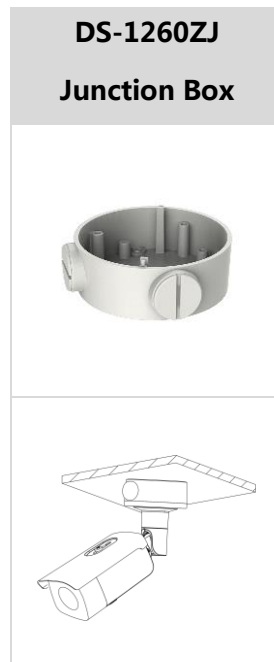

▪ **Accessory**

▪ **Included**