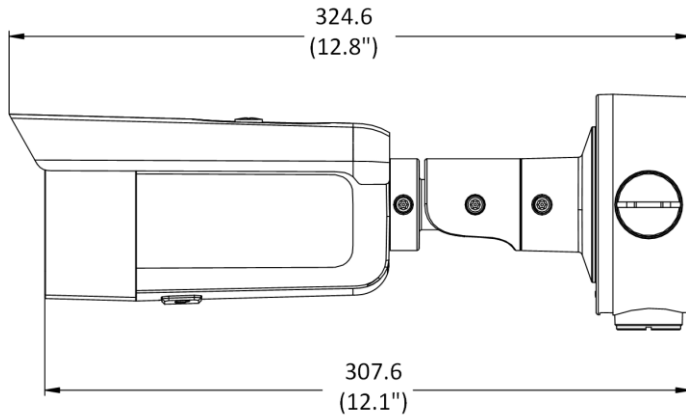

Environment	CE-RoHS (2011/65/EU); WEEE (2012/19/EU); Reach (Regulation (EC) No 1907/2006)
Protection	Ingress protection: IP67 (IEC 60529-2013)

▪ **Available Model**

DS-2CD3T56G2-4IS (2.8/4/6/12 mm)

▪ **Dimension**