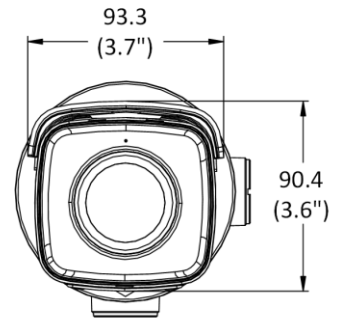

Environment	CE-RoHS (2011/65/EU); WEEE (2012/19/EU); Reach (Regulation (EC) No 1907/2006)
Protection	Ingress protection: IP67 (IEC 60529-2013)

▪ **Available Model**

DS-2CD3T56G2-4IS (2.8/4/6/12 mm)

▪ **Dimension**