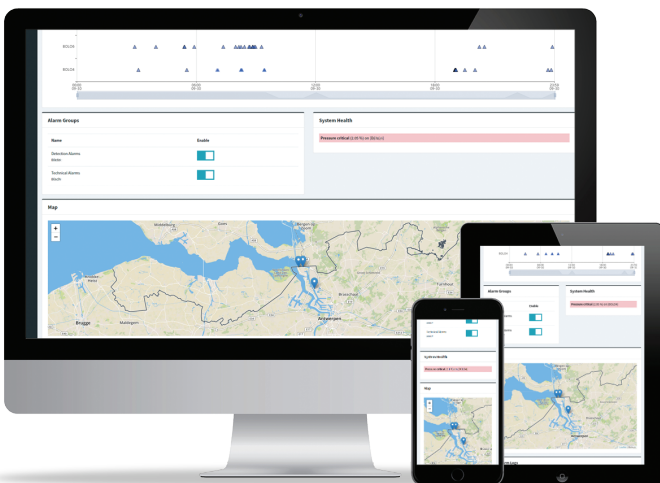

Camera

- Day/Night camera
- High definition video (up to 1080p)
- Inbuilt video analytics for intelligent surveillance
- Compression H264 & H265
- Onboard recording
- ONVIF Compatible
- Compatible with Axis, Avigilon, Bosch, Mobotix and most IP cameras

Alerts / Monitoring

- Shock detection alarms
- Low voltage alarms
- Additional 4 inputs
- Two relay output
- Voltage and Current monitoring
- Temperature alarms
- GeoFence alarm
- SVX Cloud compatible
- JSON API to integrate the system on 3rd party systems

Power

- 48VDC circuit
- Onboard PoE
- Onboard Battery management system (short circuit, high voltage, high temperature protections)
- External battery option to increase autonomy
- Onboard backup battery (140W)
- Low power consumption

Housing

- Industrial standard connectors
- Operating conditions -20 to +60 degree
- Aluminum lightweight robust enclosure.
- Custom RAL color codes available
- Modular design
- Weight Koala -S- approximately 7.5kg (with camera)
- Weight external battery 2000W approximately 12kg
- Easy installation bracket (pole and wall mount)

Options

- Loudspeaker
- External motion detector
- Alarm Siren

Additional battery kit

- Hot swappable
- Easy installation with ruggedized cable
- Integrated smart charger (110-240V)
- Easy installation bracket (pole and wall mount)
- Up to 2000W onboard available power

Belixys Cloud Management

Our web based platform has been especially developed in order to be used as a management tool for the SV-X units. The user can remotely control his units, arm/disarm the units, set time schedules, program presets for the camera, acknowledge the position of each unit, etc.

The platform has been designed to facilitate the use of the SV-X Hybrid Security units and above all to monitor all components of each SV-X units such as measurement of temperature in the unit, power level of batteries, etc.