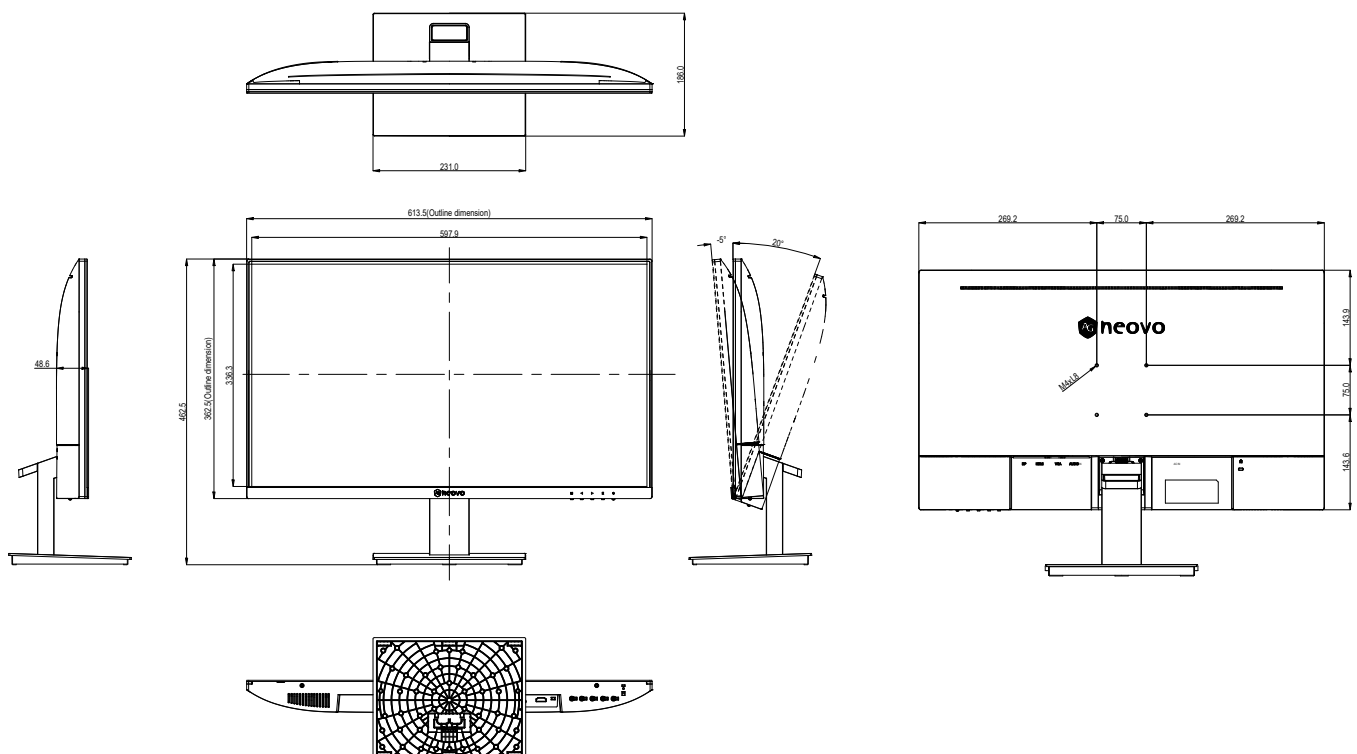

TECHNICAL DRAWING