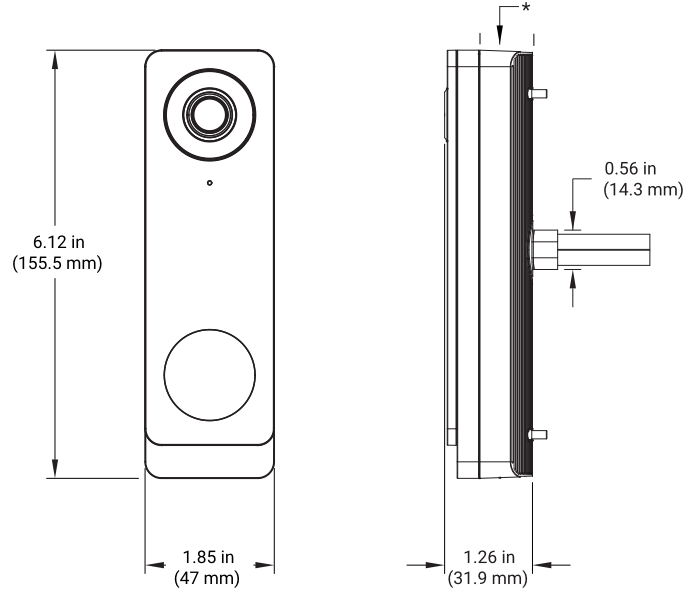

Dimensions

Device Only

With cradle bracket*

Weight

0.63 lbs (287 g)

Mounting Plate

Surface mount on wall

Standard mount on wall with US gang-box