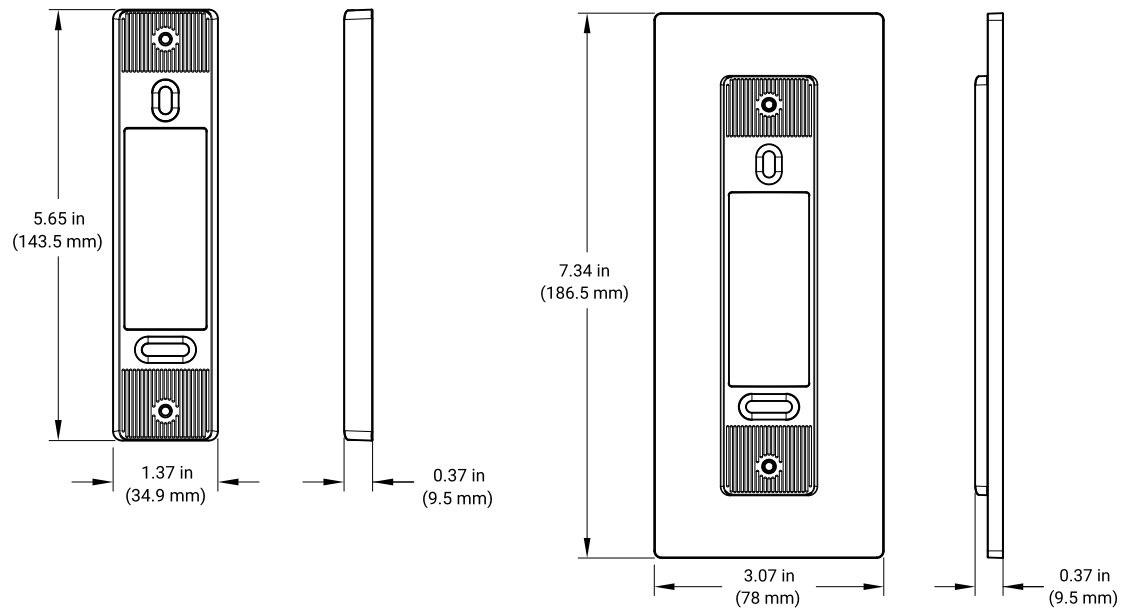

Dimensions

Device Only

With cradle bracket*

Weight

0.63 lbs (287 g)

Mounting Plate

Surface mount on wall

Standard mount on wall with US gang-box