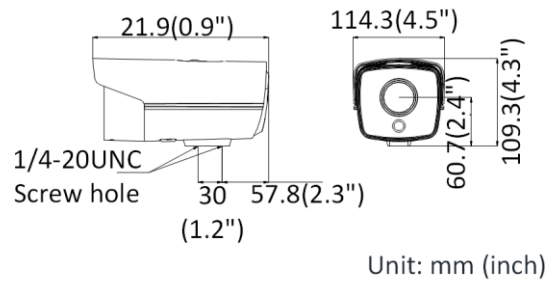

▪ Available Model

DS-2CD3T23G1-I/4G

▪ Dimension